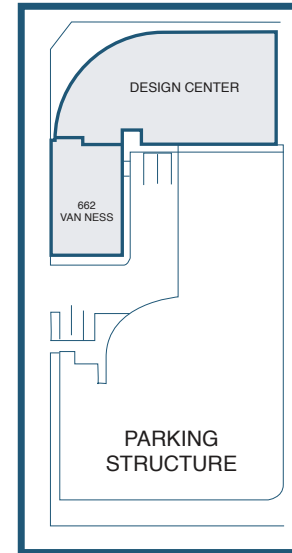

5300 MELROSE AVENUE

RALEIGH AVENUE

VAN NESS AVENUE

STAGE	SQ. FT.	DIMENSIONS	HT.
1	14,375	125' x 115'	35'
2 cyc	9,620	148' x 65' 90' x 65' x 90' x 21'	25'
3	8,584	148' x 58'	28'
4	----- Grip & Electric -----		
5 cyc	13,320	148' x 90' 75' x 90' x 116' x 33'	35'
6	3,800	95' x 40'	18'
7	6,750	90' x 75'	20'
8	6,000	100' x 60'	35'
9	5,000	100' x 50'	20'
10	6,083	79' x 77'	20'
11	16,320	136' x 120'	45'
12	16,320	136' x 120'	45'
14	14,300	130' x 110'	30'