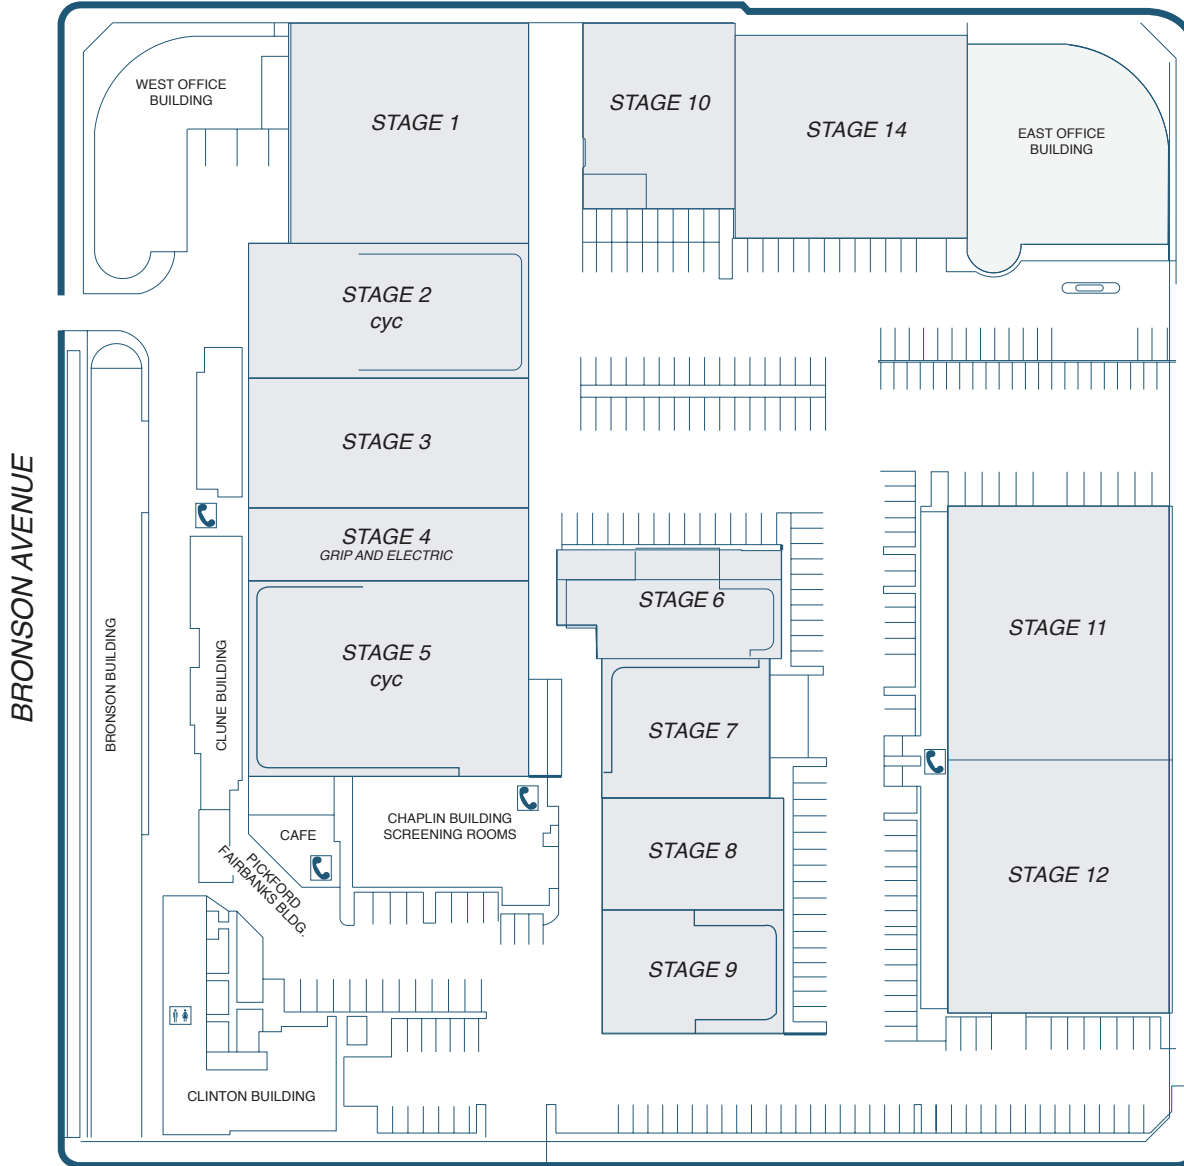

5300 MELROSE AVENUE

RALEIGH AVENUE

VAN NESS AVENUE

STAGE	SQ. FT.	DIMENSIONS	HT.
1	14,375	125' x 115'	35'
2 cyc	9,620	148' x 65' 90' x 65' x 90' x 21'	25'
3	8,584	148' x 58'	28'
4	----- Grip & Electric -----		
5 cyc	13,320	148' x 90' 75' x 90' x 116' x 33'	35'
6	3,800	95' x 40'	18'
7	6,750	90' x 75'	20'
8	6,000	100' x 60'	35'
9	5,000	100' x 50'	20'
10	6,083	79' x 77'	20'
11	16,320	136' x 120'	45'
12	16,320	136' x 120'	45'
14	14,300	130' x 110'	30'